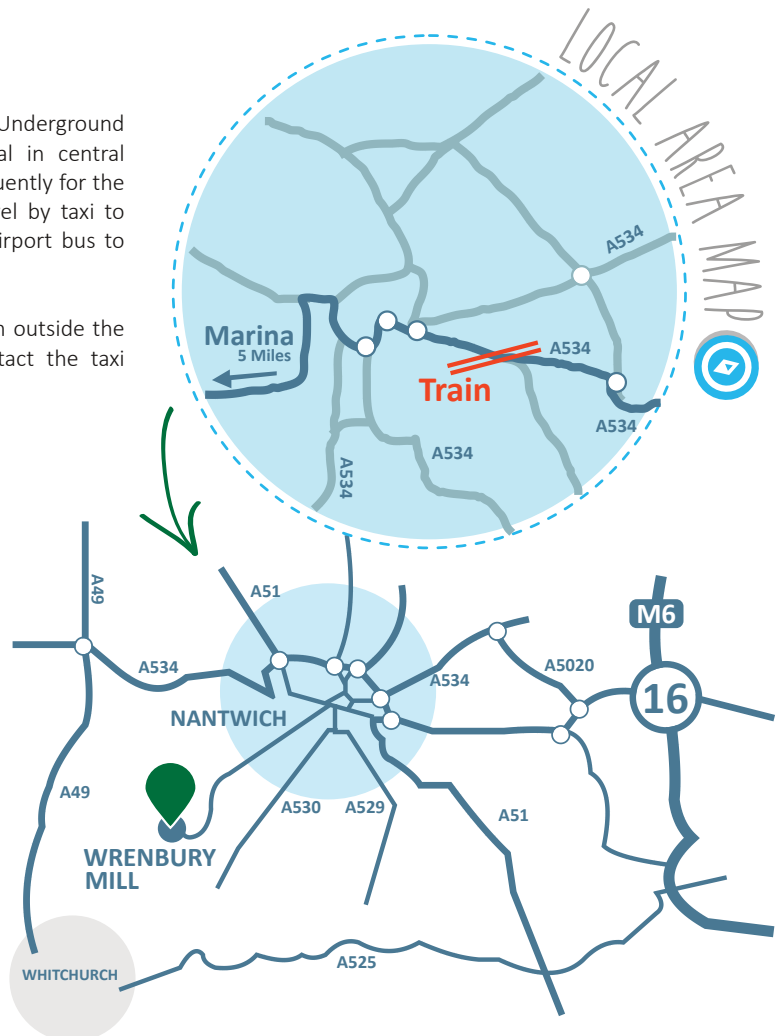

BY RAIL / FROM AIRPORTS

From the London Airports: Make your way either by the London Underground airport shuttle bus or taxi to Euston Main Line rail terminal in central London. Board the Inter-City Express to Crewe (trains depart frequently for the North West, journey time is approximately 2 hours), then travel by taxi to Wrenbury. **From Manchester International Airport:** Take the airport bus to Manchester Piccadilly station which leaves every half an hour.

At the station board a train for Crewe. At Crewe take a taxi from outside the station to Wrenbury marina (see address below). Please contact the taxi company for an estimate.

You can buy rail tickets on-line at thetrainline.com or firstgreatwestern.com.

Nearest Town..

Is Nantwich which is roughly 5 miles away from the marina.

TRAVEL / PLANNING

LOCAL ACCOMMODATION

Please check www.hotelshopuk.com or www.laterooms.com for special rates.

Scan Me

Try our apartment at Wrenbury Mill

We have a 4 person apartment at Wrenbury, ideal to stay in before or after your canal boating holiday. Go to www.abcholidaycottages.com.

LOCAL TAXI COMPANIES

Aline Cars 07842996432 **Haighton's Taxis** 0759590887

NEAREST GROCERY STORES

There is a local shop to Wrenbury, but the closest larger supermarkets are **Morrisons** (01270 627426) and **Sainsburys** (01270 629664) in Nantwich.

ADDRESS: Wrenbury Mill, Nr Nantwich, Cheshire, CW5 8HG **PHONE:** 01270 780544

E-MAIL: abclg@wrenburymill.com **WEB:** www.wrenburymill.com